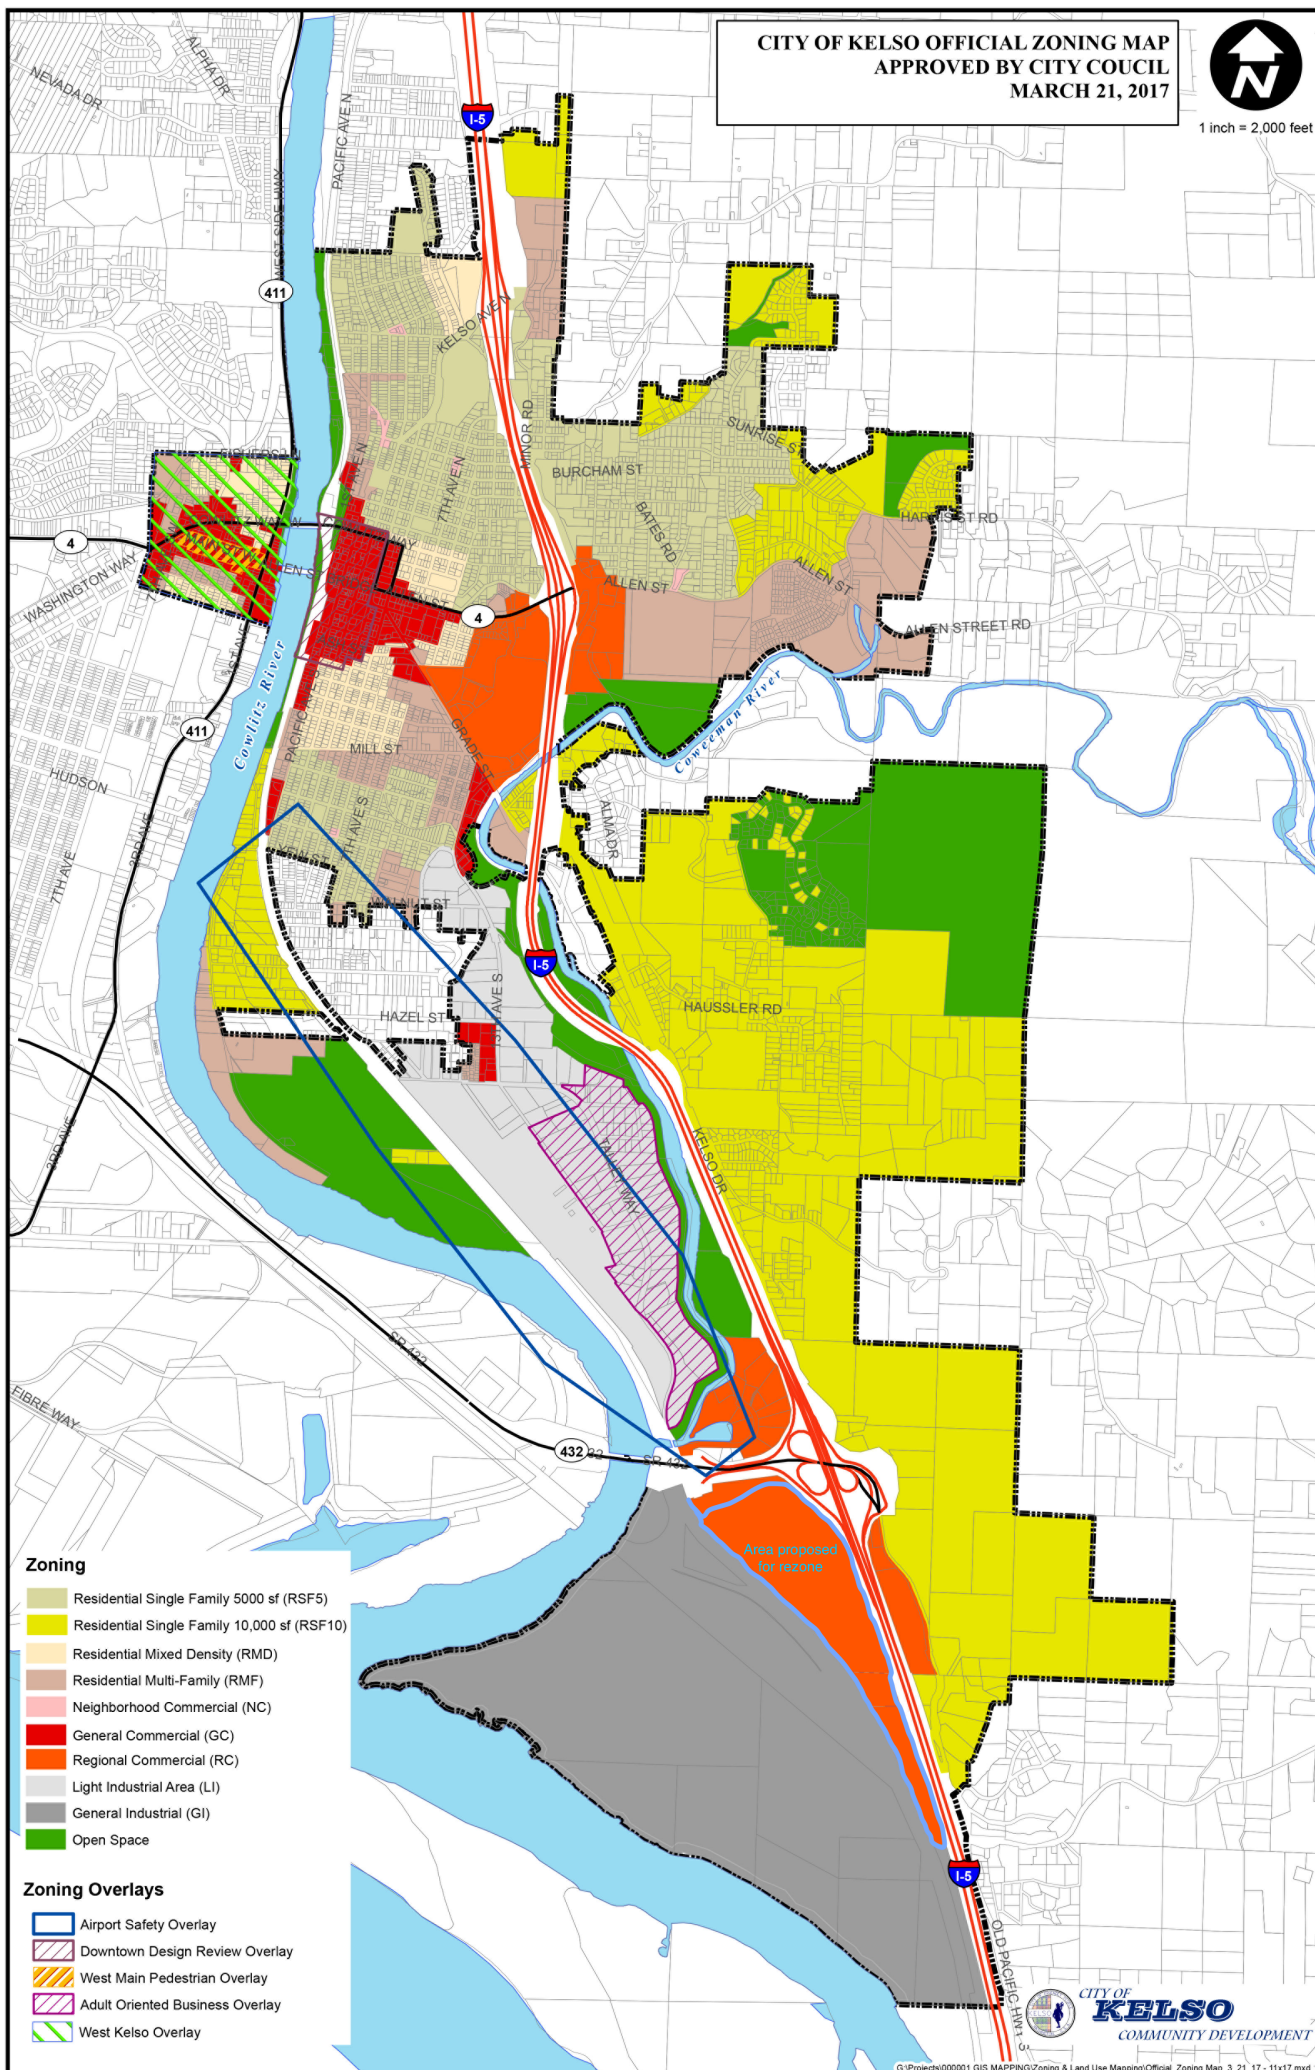

CITY OF KELSO OFFICIAL ZONING MAP
 APPROVED BY CITY COUCIL
 MARCH 21, 2017

1 inch = 2,000 feet

Zoning

- Residential Single Family 5000 sf (RSF5)
- Residential Single Family 10,000 sf (RSF10)
- Residential Mixed Density (RMD)
- Residential Multi-Family (RMF)
- Neighborhood Commercial (NC)
- General Commercial (GC)
- Regional Commercial (RC)
- Light Industrial Area (LI)
- General Industrial (GI)
- Open Space

Zoning Overlays

- Airport Safety Overlay
- Downtown Design Review Overlay
- West Main Pedestrian Overlay
- Adult Oriented Business Overlay
- West Kelso Overlay

Area proposed for rezoning